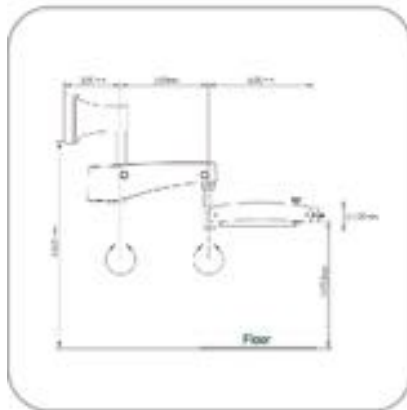

www.zumaxmedical.com

For more information, please contact:
ZUMAX MEDICAL CO. LTD.

5 Zhiying Street, Suzhou New district,
Suzhou, Jiangsu 215129, P.R. China
Tel. +86(512)6665 0502
Fax. +86(512)6665 0836
www.zumaxmedical.com
Email: sales@zumaxmedical.com