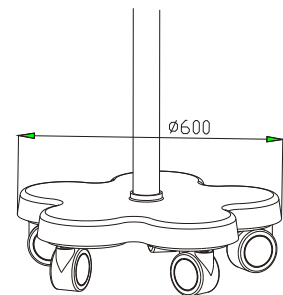

"Star" shaped base

Micro3D configuration

Resolution	Full HD 1920x1080p pixels for each eye
Aspect Ratio	16:9
Output Video Format	3D HDMI
3D Format	Side-by-Side
Build-in Beam Splitter	For digital Camera or Camcorder

Suggestion 3D Monitor configuration

Resolution	>1920x1080p
3D Format	Side-by-Side
3D Polarization	Passive