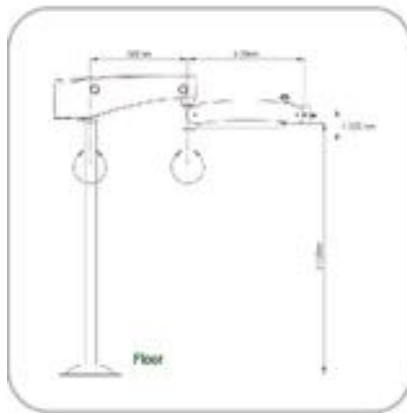

www.zumaxmedical.com

For more information, please contact:
ZUMAX MEDICAL CO. LTD.

5 Zhiying Street, Suzhou New district,
Suzhou, Jiangsu 215129, P.R. China
Tel. +86(512)6665 0502
Fax. +86(512)6665 0836
www.zumaxmedical.com
Email: sales@zumaxmedical.com