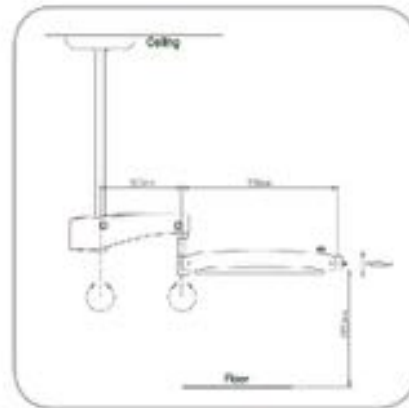

www.zumaxmedical.com

For more information, please contact:
ZUMAX MEDICAL CO. LTD.

5 Zhiying Street, Suzhou New district,
Suzhou, Jiangsu 215129, P.R. China
Tel. +86(512)6665 0502
Fax. +86(512)6665 0836
www.zumaxmedical.com
Email: sales@zumaxmedical.com