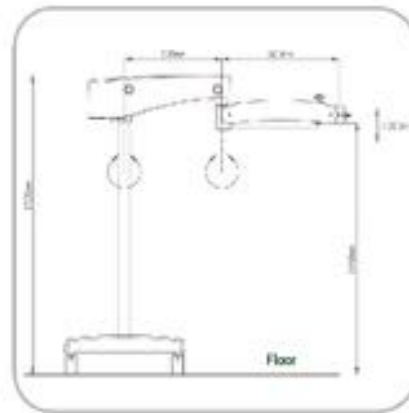

www.zumaxmedical.com

For more information, please contact:
ZUMAX MEDICAL CO. LTD.

5 Zhiying Street, Suzhou New district,
Suzhou, Jiangsu 215129, P.R. China
Tel. +86(512)6665 0502
Fax. +86(512)6665 0836
www.zumaxmedical.com
Email: sales@zumaxmedical.com