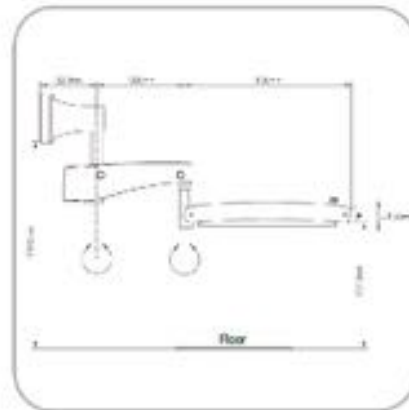

www.zumaxmedical.com

For more information, please contact:
ZUMAX MEDICAL CO. LTD.

5 Zhiying Street, Suzhou New district,
Suzhou, Jiangsu 215129, P.R. China
Tel. +86(512)6665 0502
Fax. +86(512)6665 0836
www.zumaxmedical.com
Email: sales@zumaxmedical.com