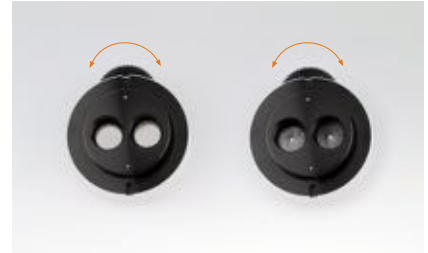

Dual Iris Diaphragm

Dual iris diaphragm is used to increase the depth of field.