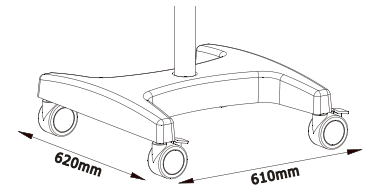

TECHNICAL DATA

Basic configuration

Magnification system	6-step manual magnification changer $\gamma = 0.3\times, 0.5\times, 0.8\times, 1.2\times, 2\times, 3\times$
Tubes	0° - 180° inclinable binocular tube, $f=170\text{mm}$
Eyepieces	12.5x wide-field eyepieces; also suitable for eyeglass wearers
Focus	F=250mm with fine focus fine focusing range 12mm
Illumination System	Integrated LED illumination >70,000Lx Light spot diameter: $\phi 86\text{mm}$ at $f=250\text{mm}$ objective lens Yellow and green integrated filter
Handgrip	Rotatable Handgrip and T-Handgrip
Mount mobility	120° coupler
Construction	Floor Stand with "H" shaped base

"H" shaped base

Optional configuration

Tubes	0° - 180° inclinable binocular tube with PD adjusting knob, $f=170\text{mm}$
Eyepieces	10x/16x/20x wide-field eyepieces; also suitable for eyeglass wearers
Focus	F=300mm, $f=350\text{mm}$, $f=400\text{mm}$ without fine focus VarioDist Objective Lens, Variable working distance 190-300mm
Mount mobility	Balancing Arm
Integrated Video System	Full HD1080p Standard Video Camera WirelessHM full HD Video transmission
External Video Solutions	Adapter for CANON/SONY/NIKON SLR camera Adapter for SONY Alpha series/Canon/Nikon Mirrorless cameras Adapter for CANON/SONY Digital Camcorders 30° binocular extender and beam Splitter 20%:80% or 50%:50% WirelessST Shutter foot control for SLR Camera
Optics	Double Iris Diaphragm Laser Filter
Construction	Floor Stand with "Star" shaped base Ceiling Mount, Wall Mount, Fixed Ground Mount or Tabletop Clip