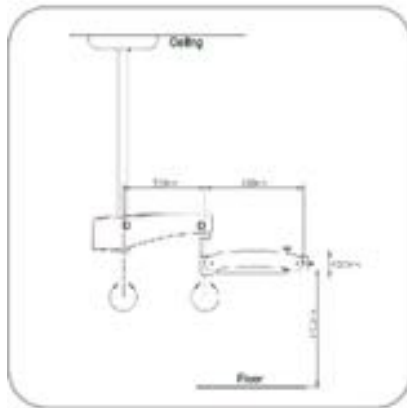

www.zumaxmedical.com

For more information, please contact:
ZUMAX MEDICAL CO. LTD.

5 Zhiying Street, Suzhou New district,
Suzhou, Jiangsu 215129, P.R. China
Tel. +86(512)6665 0502
Fax. +86(512)6665 0836
www.zumaxmedical.com
Email: sales@zumaxmedical.com